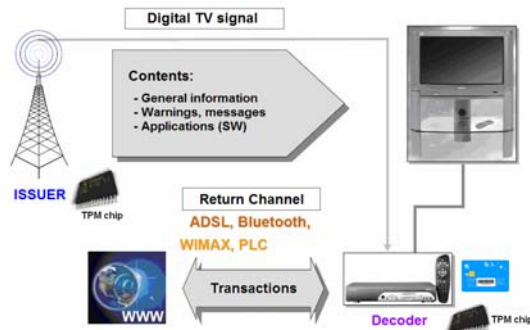

Project use cases and demonstrators

Computer

Secure boot loader

TSC station 1

Exchange of sensitive information

Mobile communication

Trusted mobile NFC transactions

Professional Mobile Radio

SIM-card voice enciphering

Consumer electronics

E-Banking access from SetTopBox

Blu-ray Live and Marlin integration