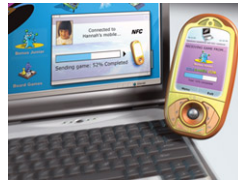

Project use cases and demonstrators

Computer

Secure boot loader

TSC station 1

Exchange of sensitive information

Mobile communication

Trusted mobile NFC transactions

Professional Mobile Radio

SIM-card voice enciphering

Consumer electronics

E-Banking access from SetTopBox

Blu-ray Live and Marlin integration